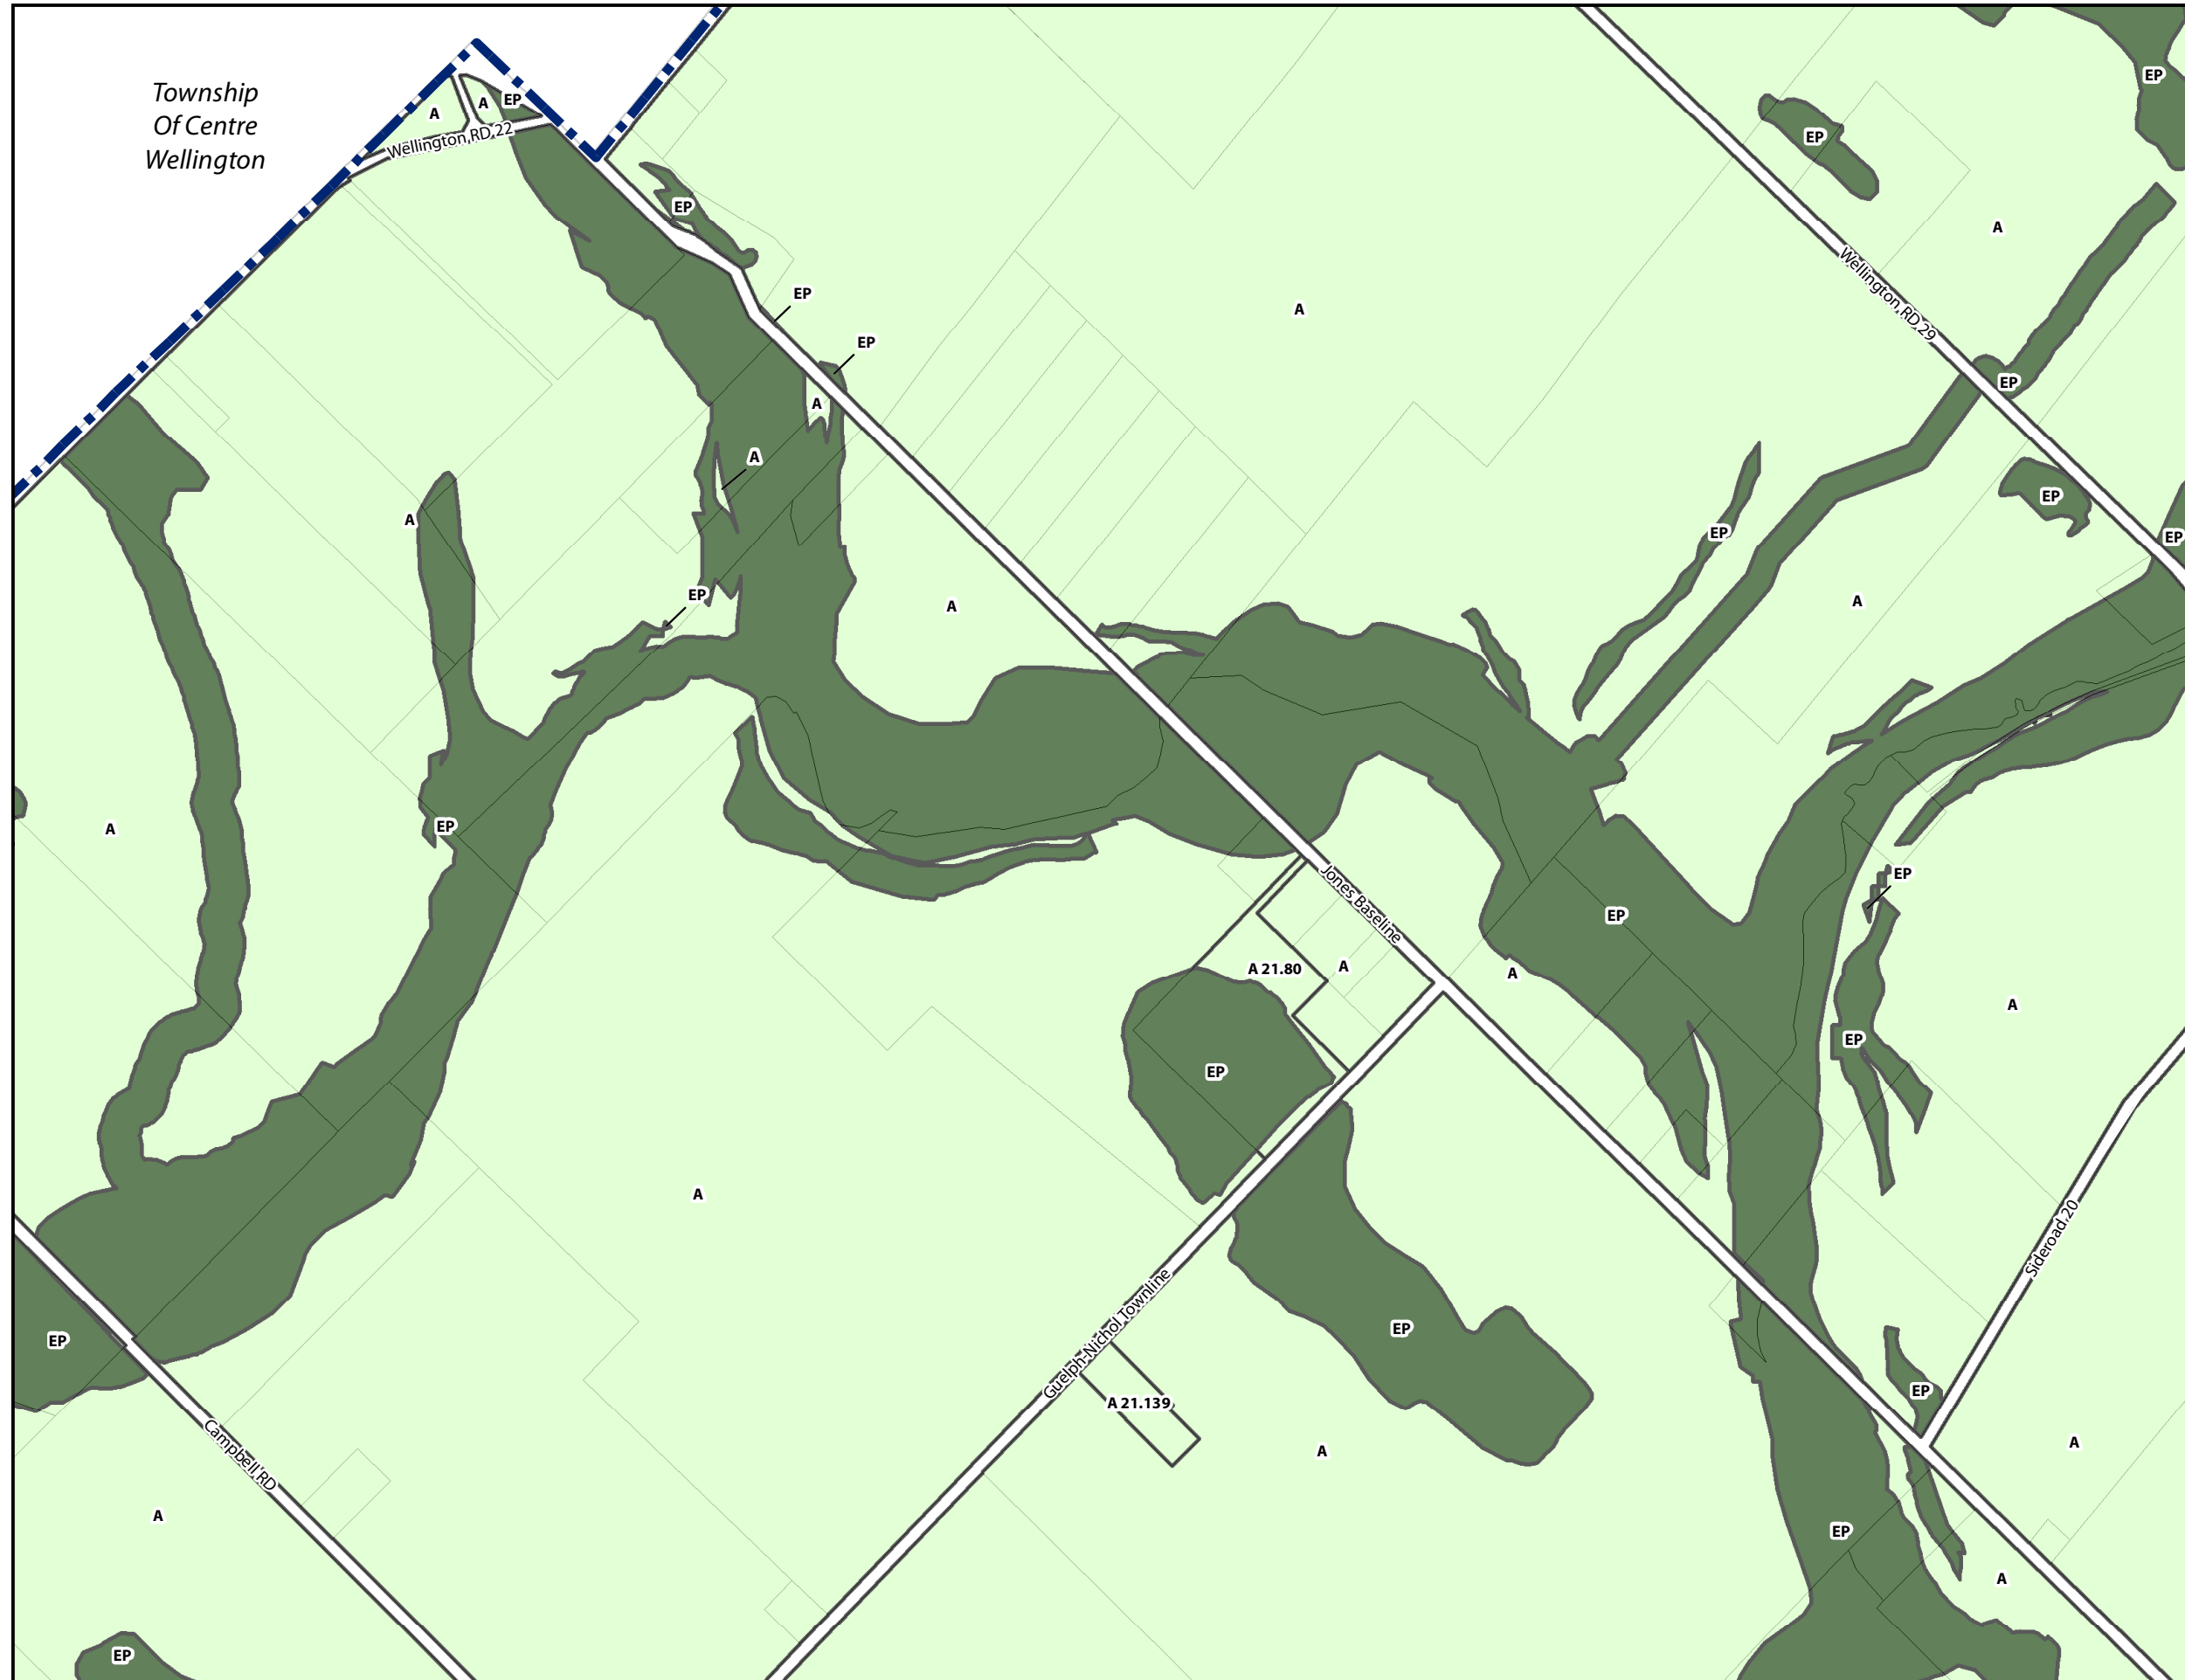

Township
Of Centre
Wellington

Schedule A Map 44

Key Map

Neighbouring Maps

	50	51
43	44	45
36	37	38

Legend

-  Township Boundary
-  Property Boundary
- Zoning**
-  Agricultural (A)
-  Environmental Protection (EP)

To be read in conjunction with Zoning By-law 40/2016
DO NOT USE FOR SURVEY OR NAVIGATION PURPOSES
This map is for reference only and may not be accurate.
Some data gathered by Wellington County, 2016.
Includes material which is copyright of the Queen's Printer for Ontario.